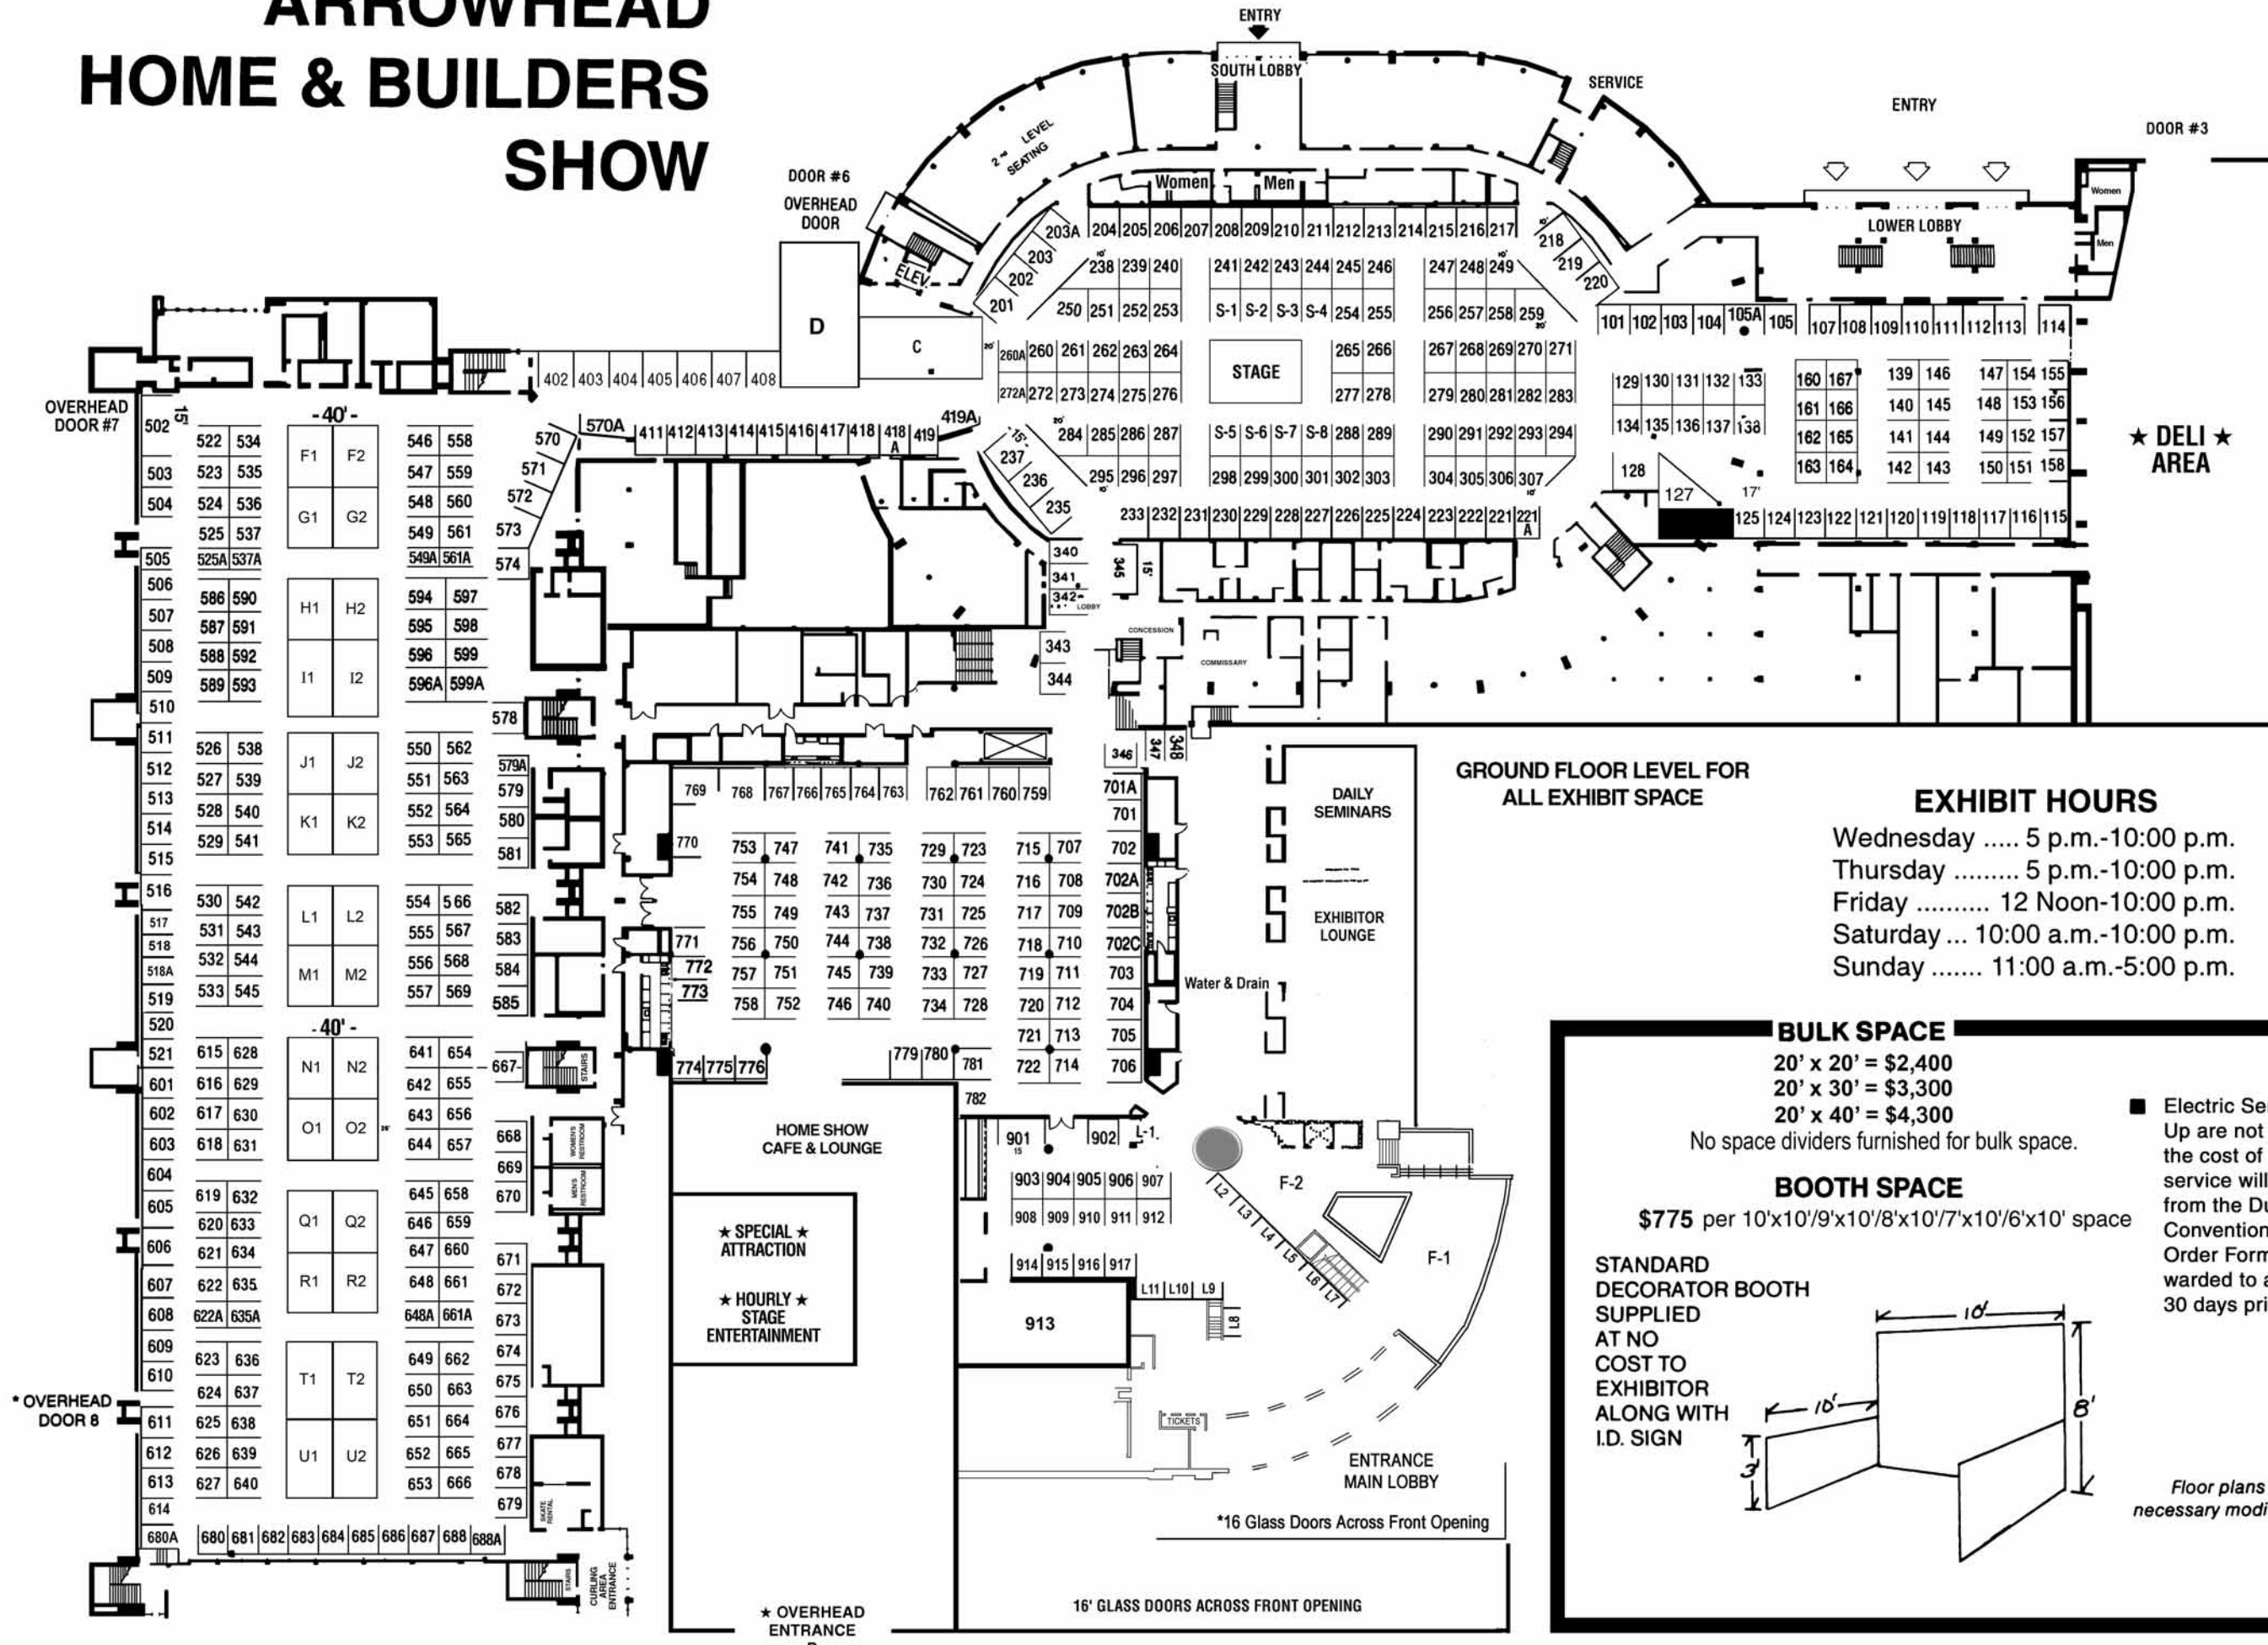

# ARROWHEAD HOME & BUILDERS SHOW

GROUND FLOOR LEVEL FOR ALL EXHIBIT SPACE

### BULK SPACE

20' x 20' = \$2,400  
 20' x 30' = \$3,300  
 20' x 40' = \$4,300  
 No space dividers furnished for bulk space.

### BOOTH SPACE

\$775 per 10'x10'/9'x10'/8'x10'/7'x10'/6'x10' space

STANDARD DECORATOR BOOTH SUPPLIED AT NO COST TO EXHIBITOR ALONG WITH I.D. SIGN

■ Electric Service and Hook Up are not provided in the cost of space. This service will be available from the Duluth Entertainment Convention Center and their Order Form will be forwarded to all Exhibitors 30 days prior to Show.