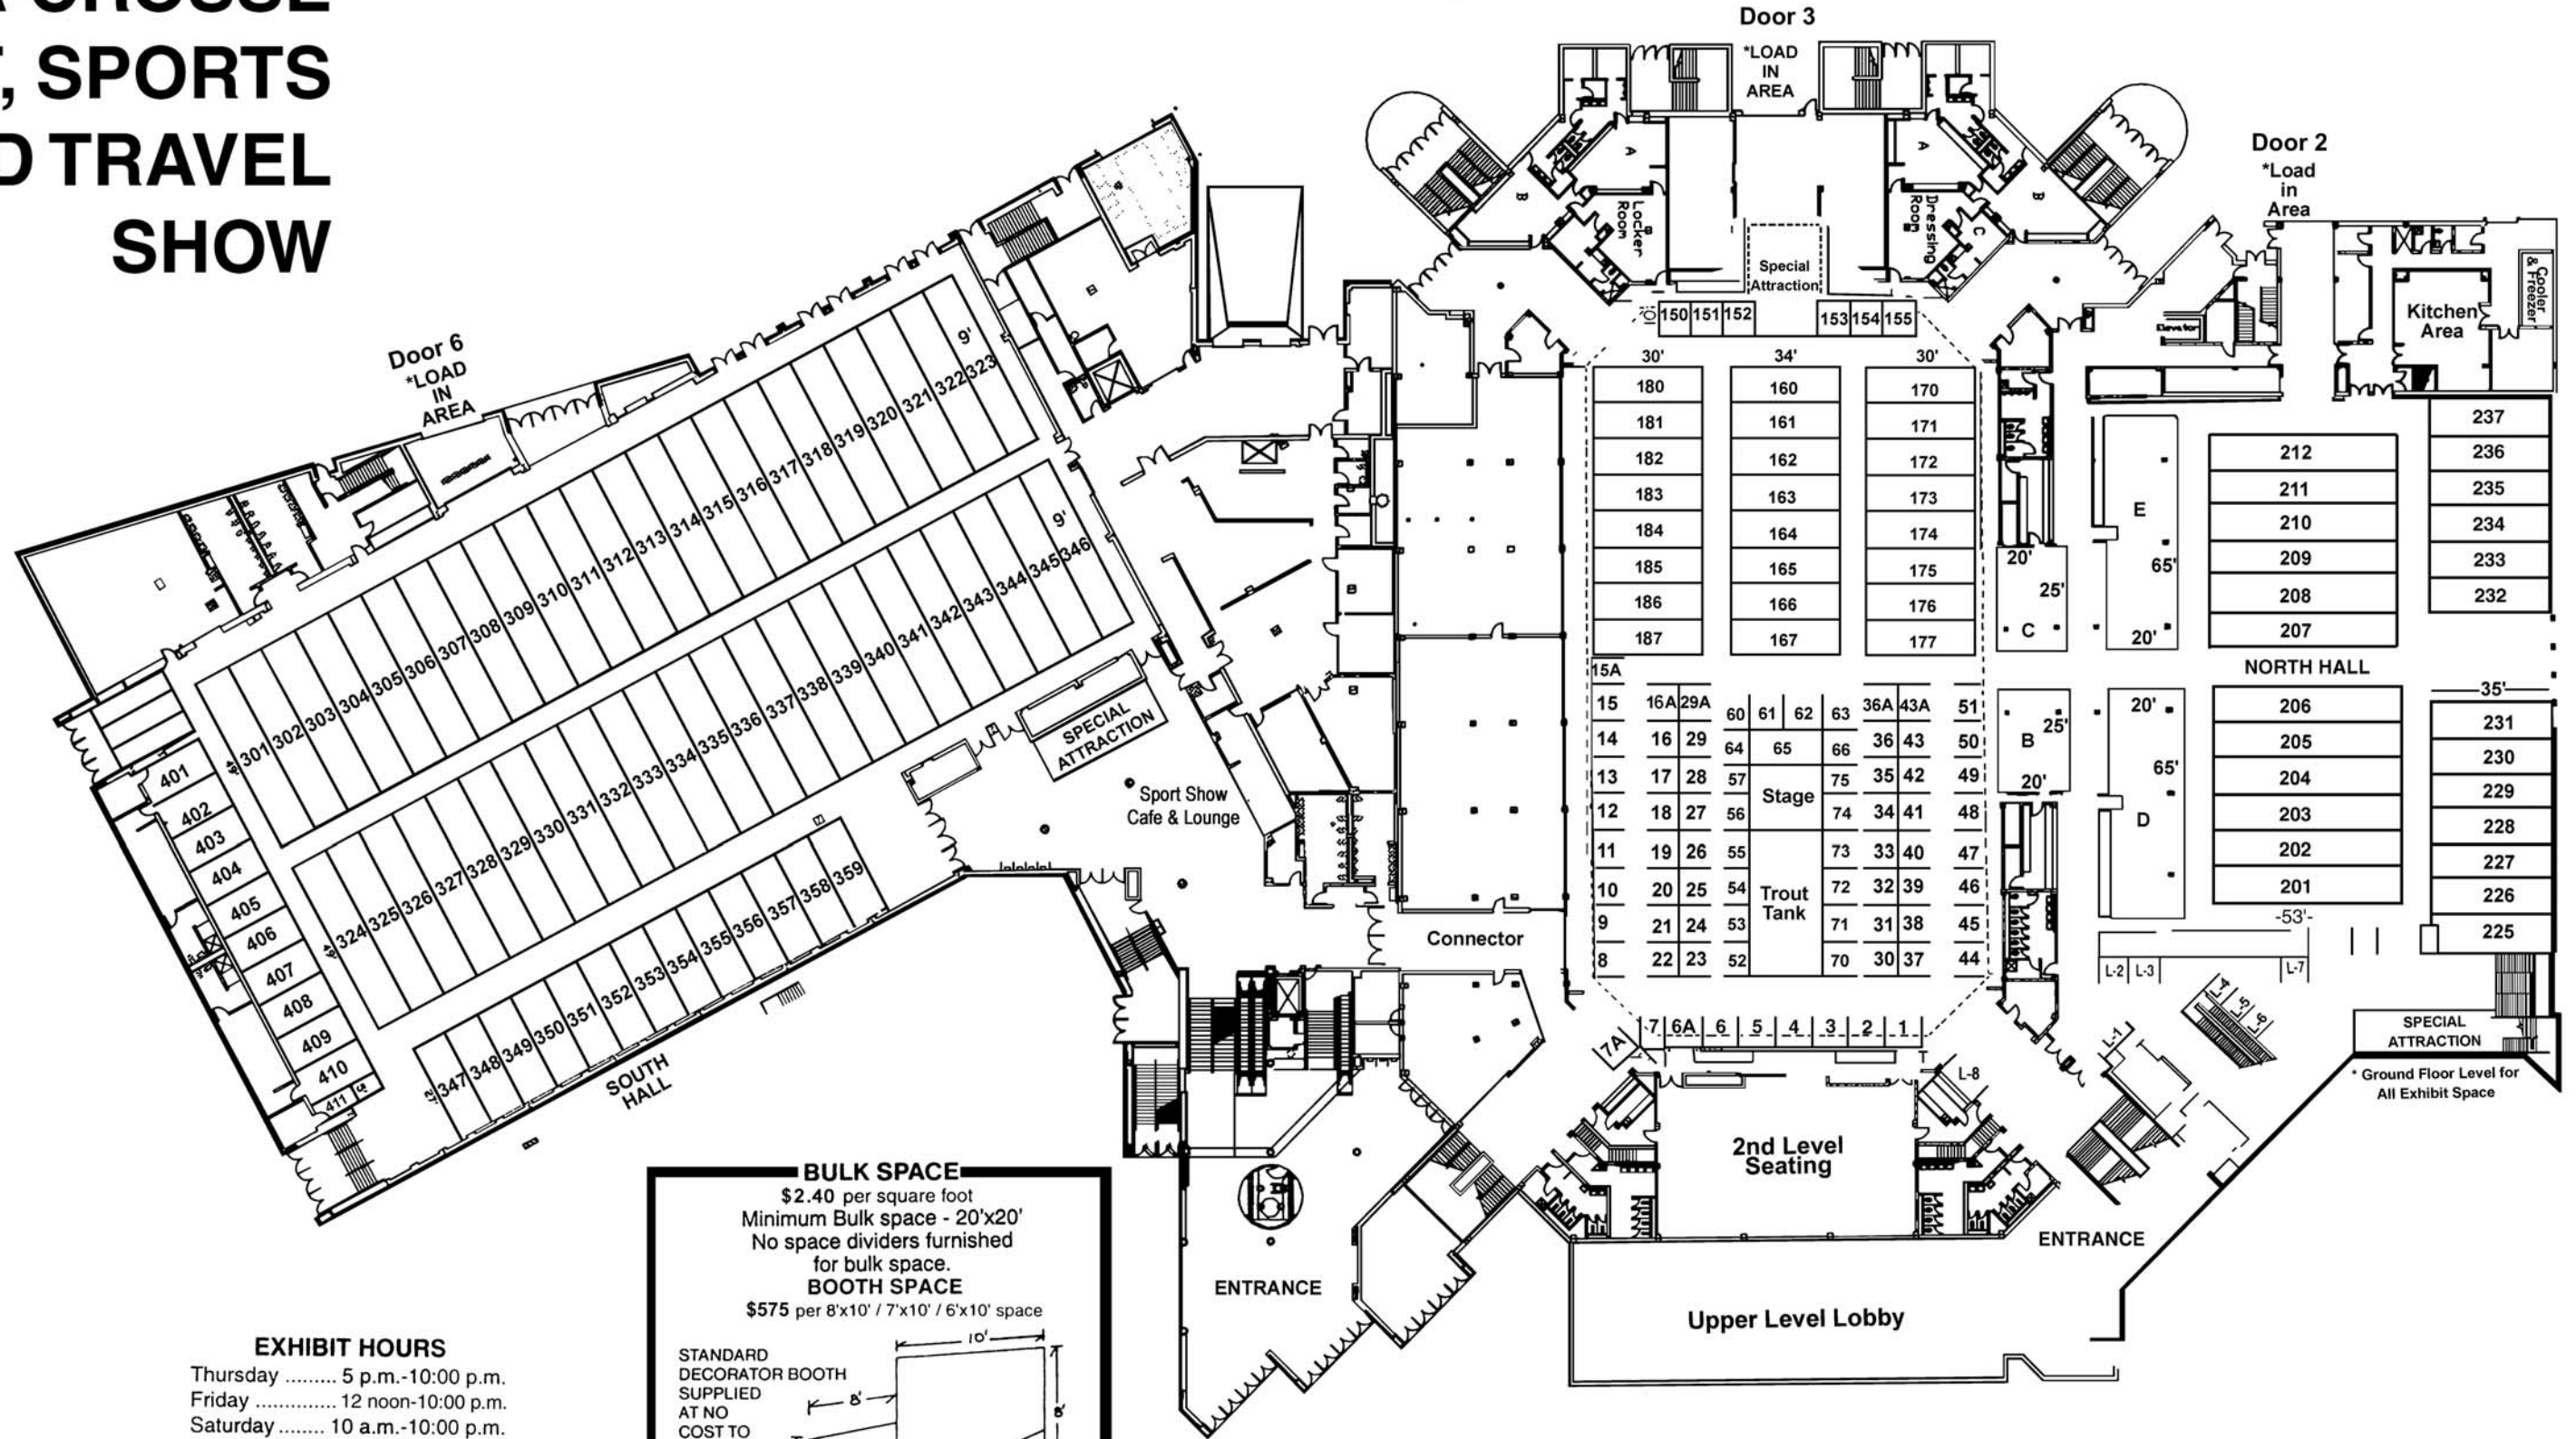

LA CROSSE BOAT, SPORTS AND TRAVEL SHOW

LA CROSSE CENTER • LA CROSSE, WISCONSIN

EXHIBIT HOURS
 Thursday 5 p.m.-10:00 p.m.
 Friday 12 noon-10:00 p.m.
 Saturday 10 a.m.-10:00 p.m.
 Sunday 11 a.m.-5:00 p.m.

BULK SPACE
 \$2.40 per square foot
 Minimum Bulk space - 20'x20'
 No space dividers furnished
 for bulk space.

BOOTH SPACE
 \$575 per 8'x10' / 7'x10' / 6'x10' space

STANDARD
 DECORATOR BOOTH
 SUPPLIED
 AT NO
 COST TO
 EXHIBITOR
 ALONG WITH
 I.D. SIGN

■ Electric Service and Hook Up are not provided
 in the cost of space. This service will be available
 from the La Crosse Center and their
 Order Form will be forwarded to all Exhibitors
 30 days prior to Show.
*Floor plans are subject to any
 necessary modification without notice*

* Ground Floor Level for
 All Exhibit Space